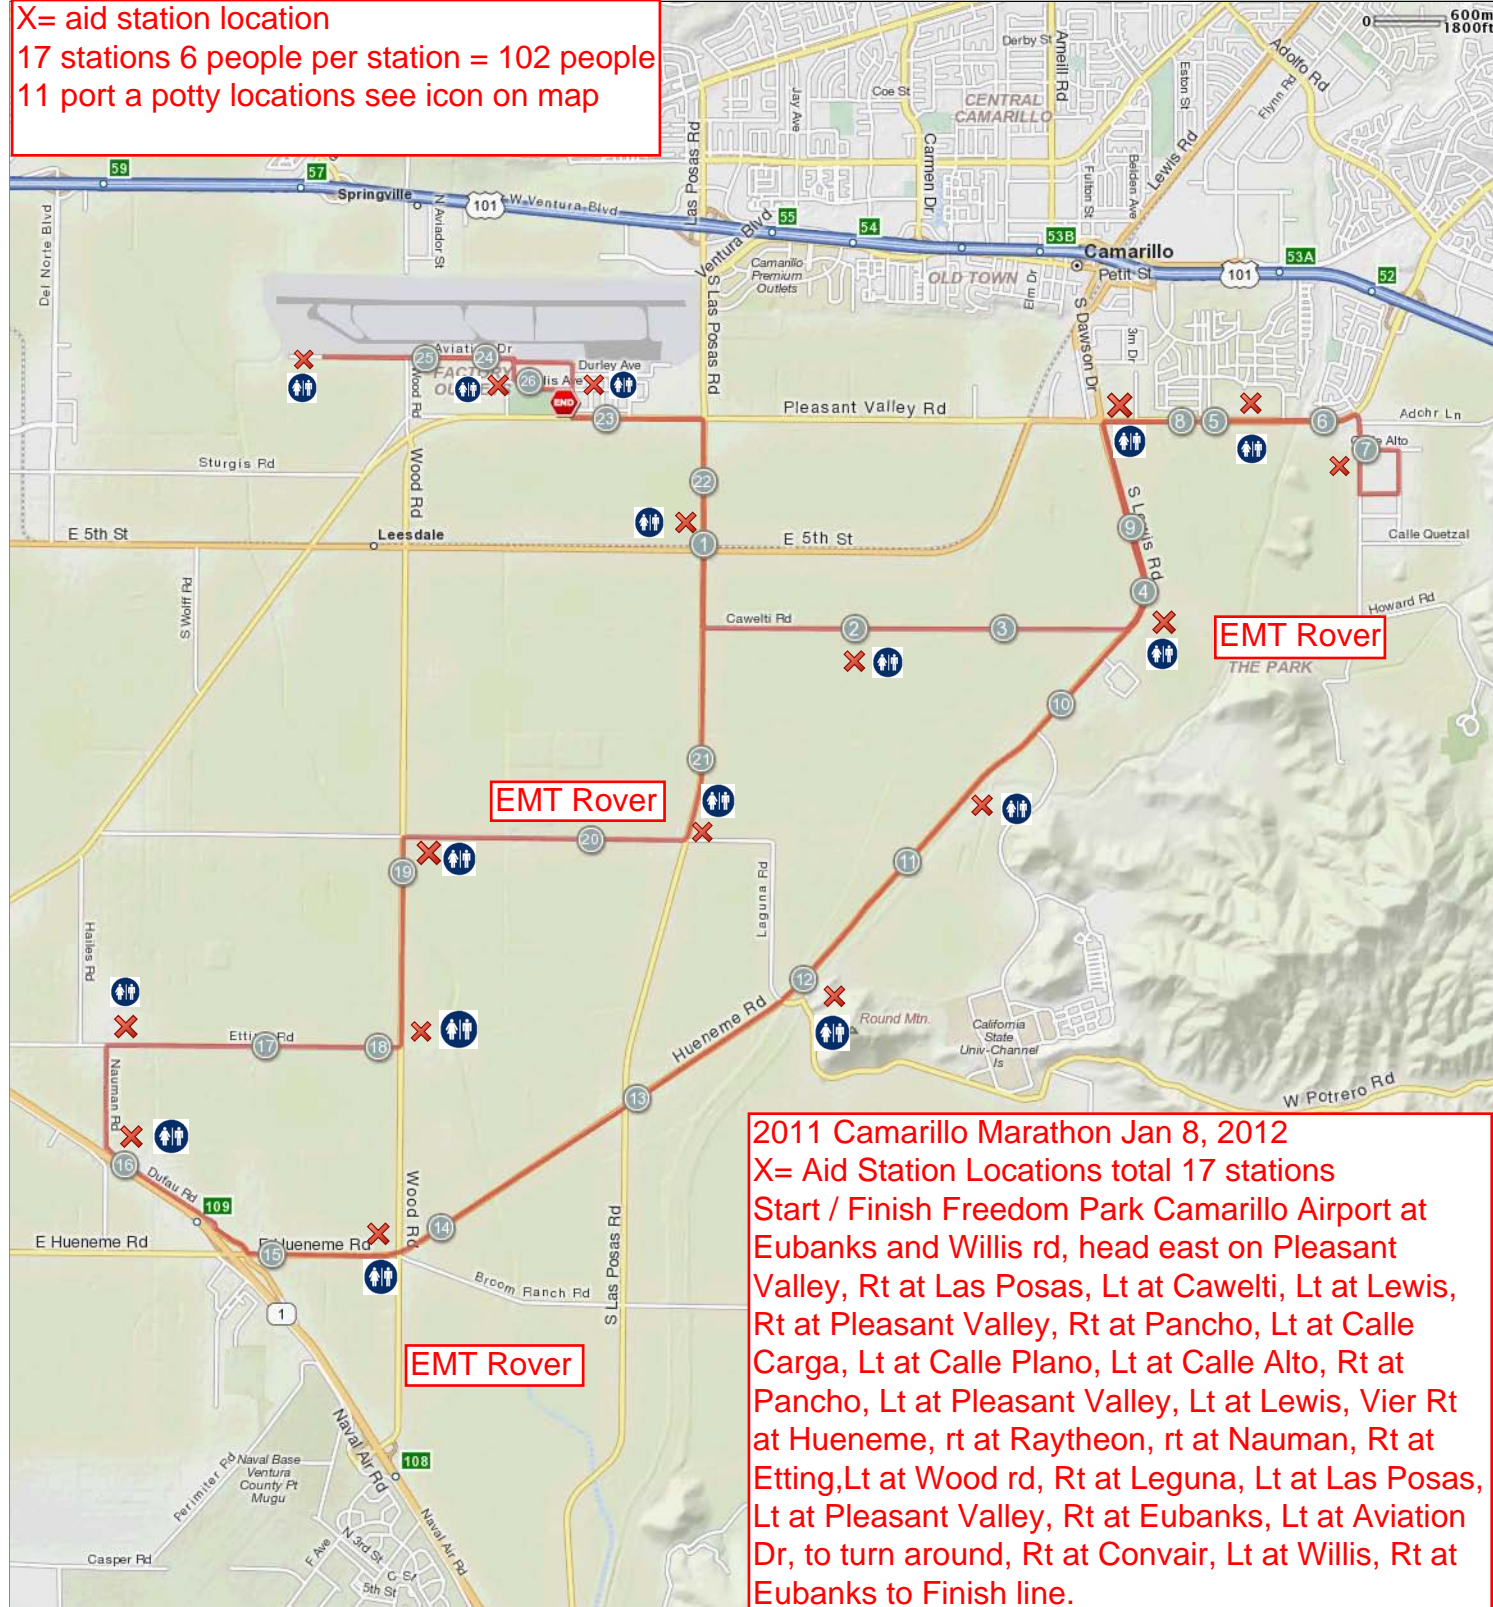

Camarillo Full Marathon Final

Starts In Camarillo, California

26.26

miles

X= aid station location
17 stations 6 people per station = 102 people
11 port a potty locations see icon on map

2011 Camarillo Marathon Jan 8, 2012
X= Aid Station Locations total 17 stations
Start / Finish Freedom Park Camarillo Airport at Eubanks and Willis rd, head east on Pleasant Valley, Rt at Las Posas, Lt at Cawelti, Lt at Lewis, Rt at Pleasant Valley, Rt at Pancho, Lt at Calle Carga, Lt at Calle Plano, Lt at Calle Alto, Rt at Pancho, Lt at Pleasant Valley, Lt at Lewis, Vier Rt at Hueneme, rt at Raytheon, rt at Nauman, Rt at Etting, Lt at Wood rd, Rt at Leguna, Lt at Las Posas, Lt at Pleasant Valley, Rt at Eubanks, Lt at Aviation Dr, to turn around, Rt at Convair, Lt at Willis, Rt at Eubanks to Finish line.

Description